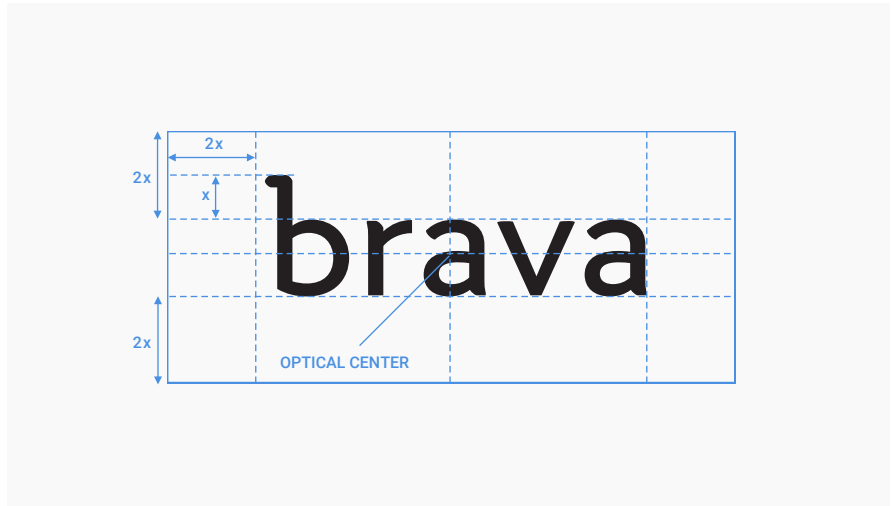

PMS 1665 U / Warm Red C
CMYK 0 / 78 / 78 / 0
RGB 255 / 57 / 57
HEX FF3939

Clear Space

There should always be plenty of space around the Brava logo to allow it to stand out properly. The minimum clear space around the logo is proportional to the size of the logo, as indicated here. This is the absolute minimum area that should be kept free of any other graphics or text in digital and print.